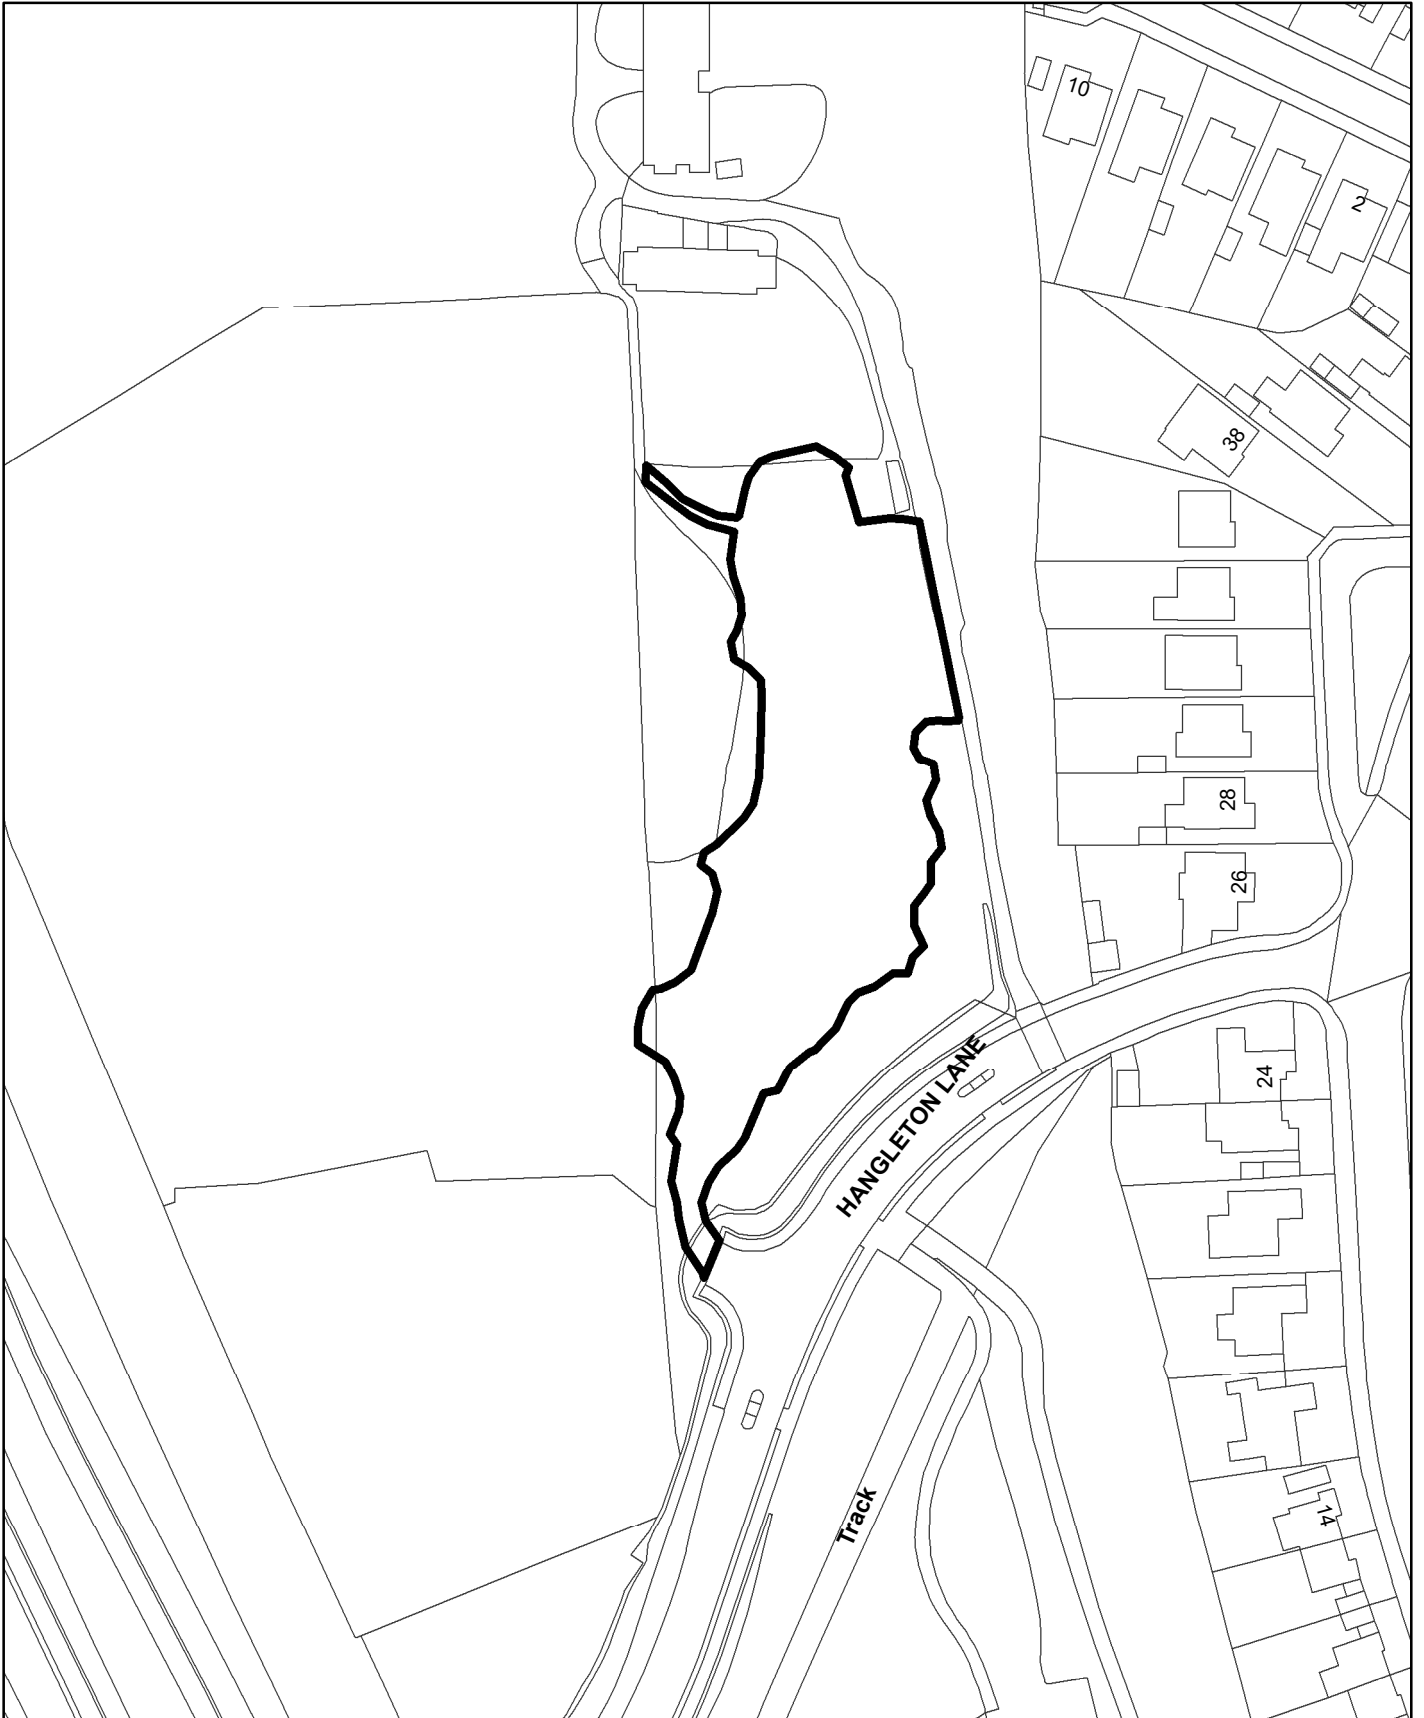

BH2021 00795 - Benfield Valley Golf Course, Hangleton Lane

N

Scale: 1:1,250